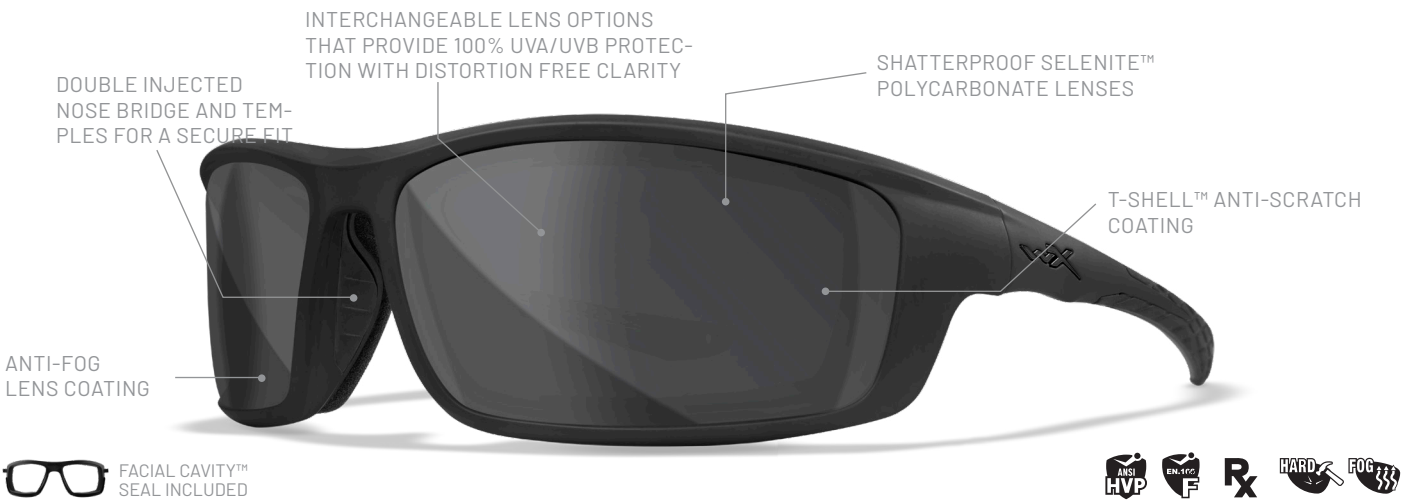

# WX GRID

## CLIMATE CONTROL

ANSI Z.87 EN166F

Keep on moving! No matter the terrain, or the conditions, the unique and dynamic design of the WX GRID will keep you moving in the right direction. The sleek, soft curve of the frame features rubberized temples and nose pads, ensuring a slip-free fit, and a removable gasket (Facial Cavity™ Seal) that sits comfortably

against your face, blocking unwanted irritants. With an edgy flair and secure fit, the WX GRID provides the high-performance protection you need to ensure that your path and peripheral view remains crystal clear.

### STANDARD LENSES

\*LIGHT TRANSMISSION VARIES +/- 3% DEPENDING ON MODEL

	GREY	SELENITE™ POLYCARBONATE	WEIGHT: 12 GRAM	LT: 15%*	COATING: HARD COATING, ANTI FOG
	CAPTIVATE™ POLARIZED GREY	SELENITE™ POLYCARBONATE	WEIGHT: 13 GRAM	LT: 15%*	COATING: HARD COATING, ANTI REFLECTIVE, OLEOPHOBIC
	CLEAR	SELENITE™ POLYCARBONATE	WEIGHT: 12 GRAM	LT: 89%*	COATING: HARD COATING, ANTI FOG